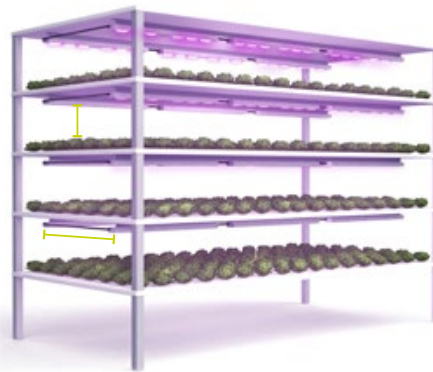

3:1 light distribution