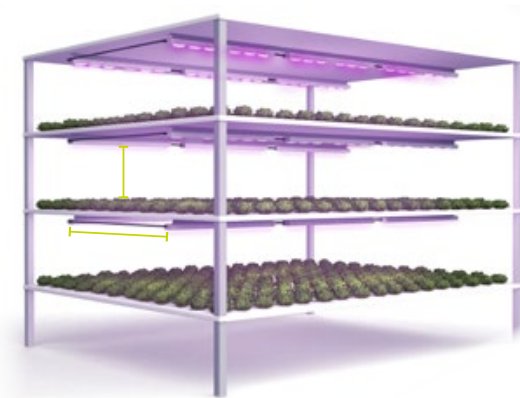

### 3:1 light distribution 2 - large surface

Distance between lamps: 59" | 150 cm

Distance between lamp / crop: 19.7" | 50 cm

2:1 light distribution

3:1 light distribution

3:1 light distribution