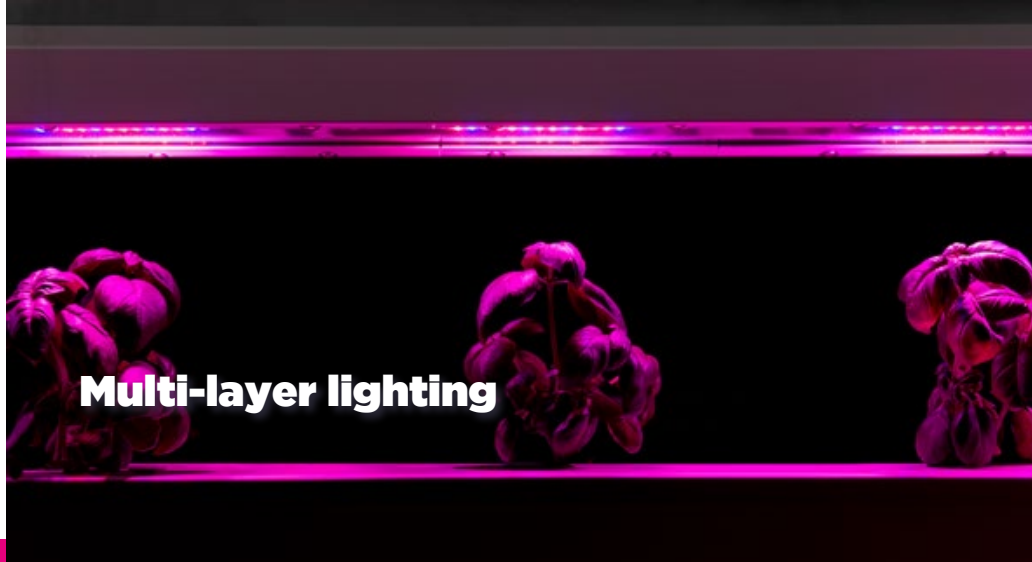

## CONTENT

Early and full growth requires optimal conditions, maximum care and attention.

Embrace what matters most.

Meet Embrace, the new multi-layer LED fixture from Oreon, in this magazine.

**Multi-layer lighting**