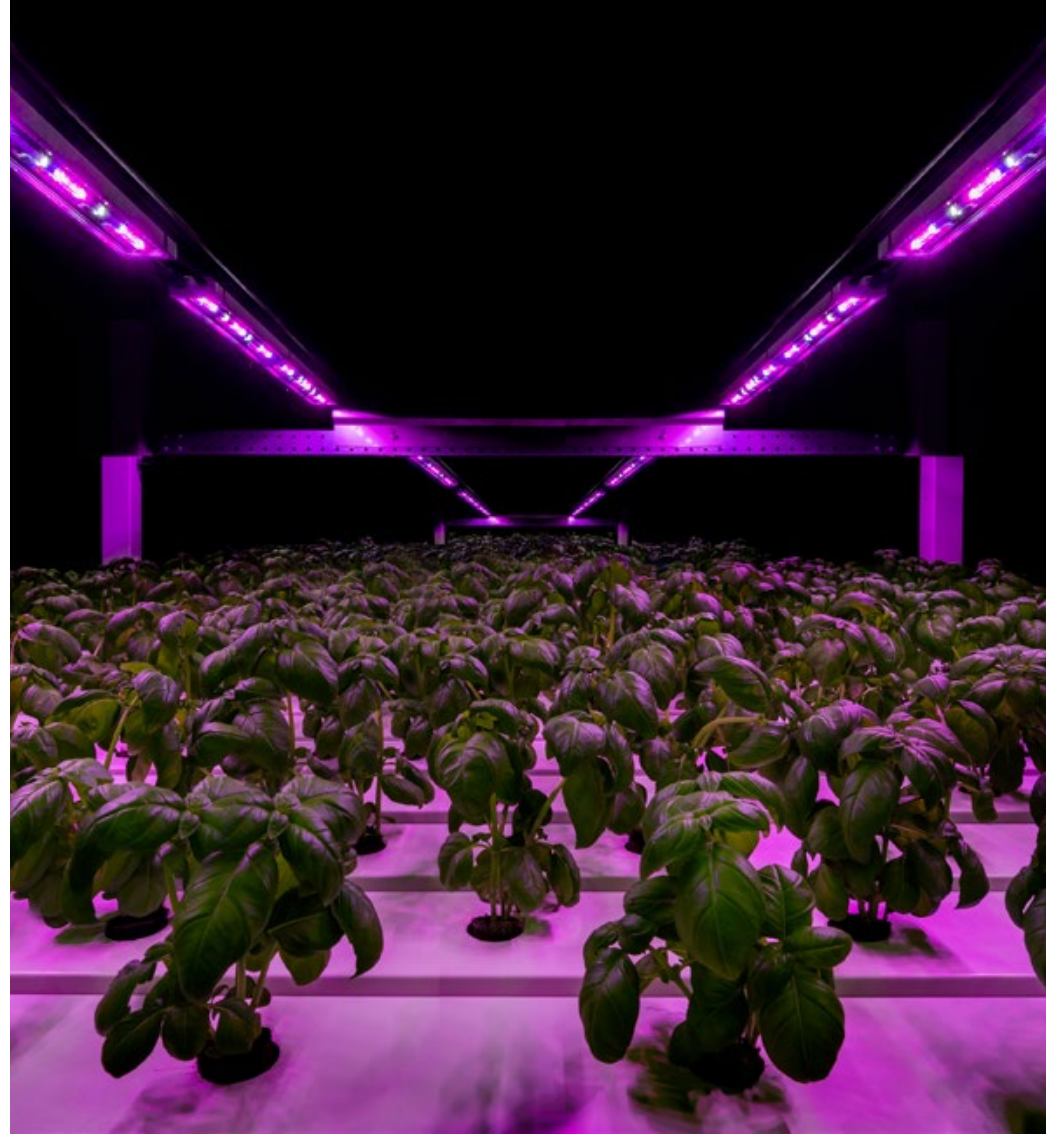

DOWNLOADS

[Advantages Flyer](#)

[Light Plan Form](#)

VIDEOS

[We are Oreon](#)

[Water-cooling explained](#) [Embrace Launch](#)

[Embrace Productvideo](#)