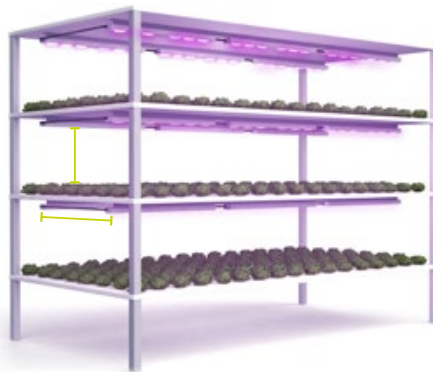

LIGHT UNIFORMITY

The Dutch Powerhouse Embrace ensures high light uniformity thanks to its wide beam optics and the unique position of the light sources. This delivers uniform light over a large surface area, and fewer fixtures are needed. The Embrace is suitable for lighting crops with an available height of as little as 35 cm.

2:1 light distribution

Distance between lamps: 37.4" | 100 cm

Distance between lamp / crop: 19.7" | 50 cm

3:1 light distribution 1 - limited height

Distance between lamps: 37.4" | 100 cm

Distance between lamp / crop: 13.7" | 35 cm

3:1 light distribution 2 - large surface

Distance between lamps: 59" | 150 cm

Distance between lamp / crop: 19.7" | 50 cm

2:1 light distribution