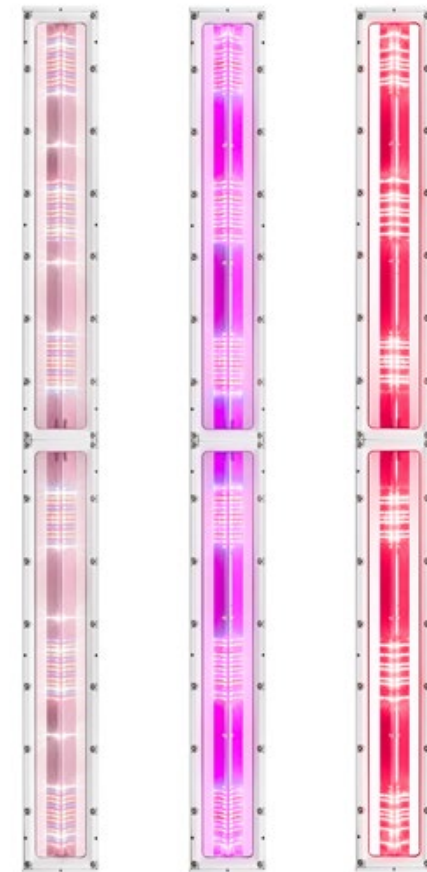

The water cooled Embrace from Oreon provides a welcome solution: less radiant heat means fewer temperature fluctuations, resulting in stable RH and CO<sub>2</sub> levels. The active water-cooling also keeps the fixture at a low operating temperature, which benefits both the light output and the lifespan of the electronics and LEDs.

## ADJUSTABLE SPECTRUM

The Embrace can be equipped with a control functionality which enables the spectrum and light intensity to be adjusted dynamically. The grower can change the spectrum and the amount of light on the crop at any time. This not only improves crop quality but also helps achieve efficient and sustainable growth in a controlled climate.

The Embrace is available in 3 hardware versions (R/B, R/BW, R/BW/FR). Depending on the chosen spectrum, the light output is more than 600  $\mu\text{mol/s}$ .

## LIGHT UNIFORMITY

The Dutch Powerhouse Embrace ensures high light uniformity thanks to its wide beam optics and the unique position of the light sources. This delivers uniform light over a large surface area, and fewer fixtures are needed. The Embrace is suitable for lighting crops with an available height of as little as 35 cm.